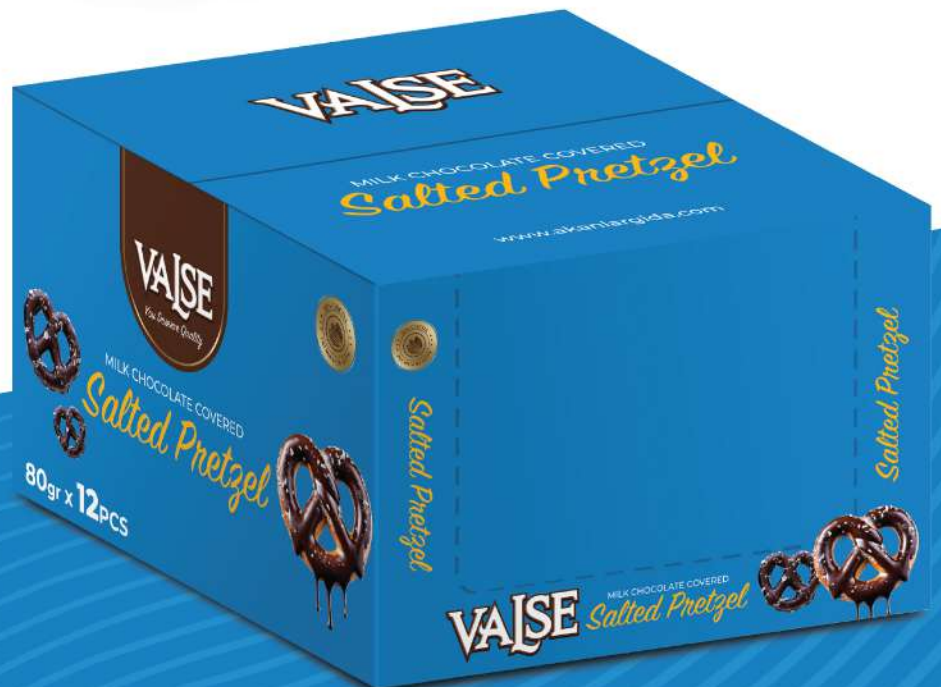

NET WEIGHT

80 GR

1 CARTON

80 GR x 12