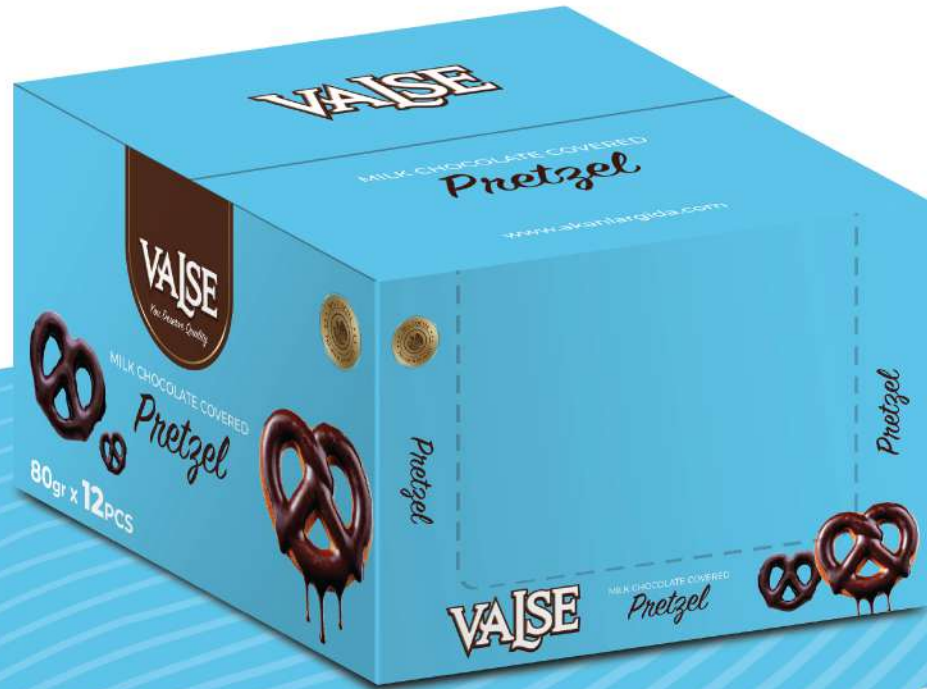

NET WEIGHT

80 GR

1 CARTON

80 GR x 12