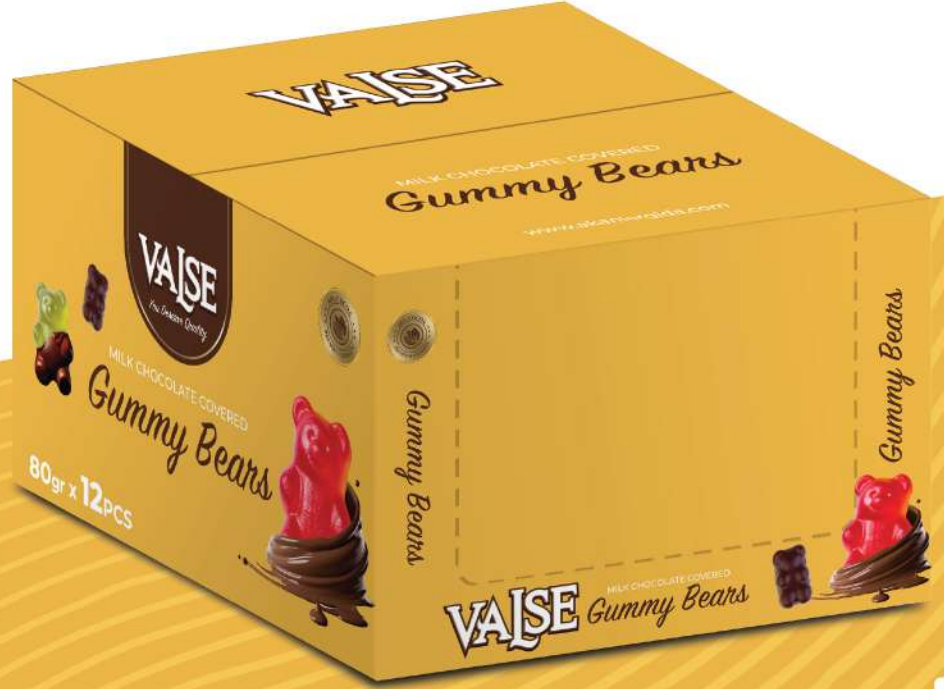

VAISE
You Deserve Quality

Nutrition Facts	
Amount per 100g	100g
Calories	115
% Daily Value*	
Total Fat	10g
Saturated Fat	5g
Trans Fat	0g
Cholesterol	0g
Sodium	0g
Total Sugar	10g
Total Protein	0g

80g e
www.vaise.com
Phone: +62 321 754 5818
Kantor: Jl. Sekeloa Selatan 1 No. 100, Jakarta Selatan 12120

1 CARTON

80 GR x 12